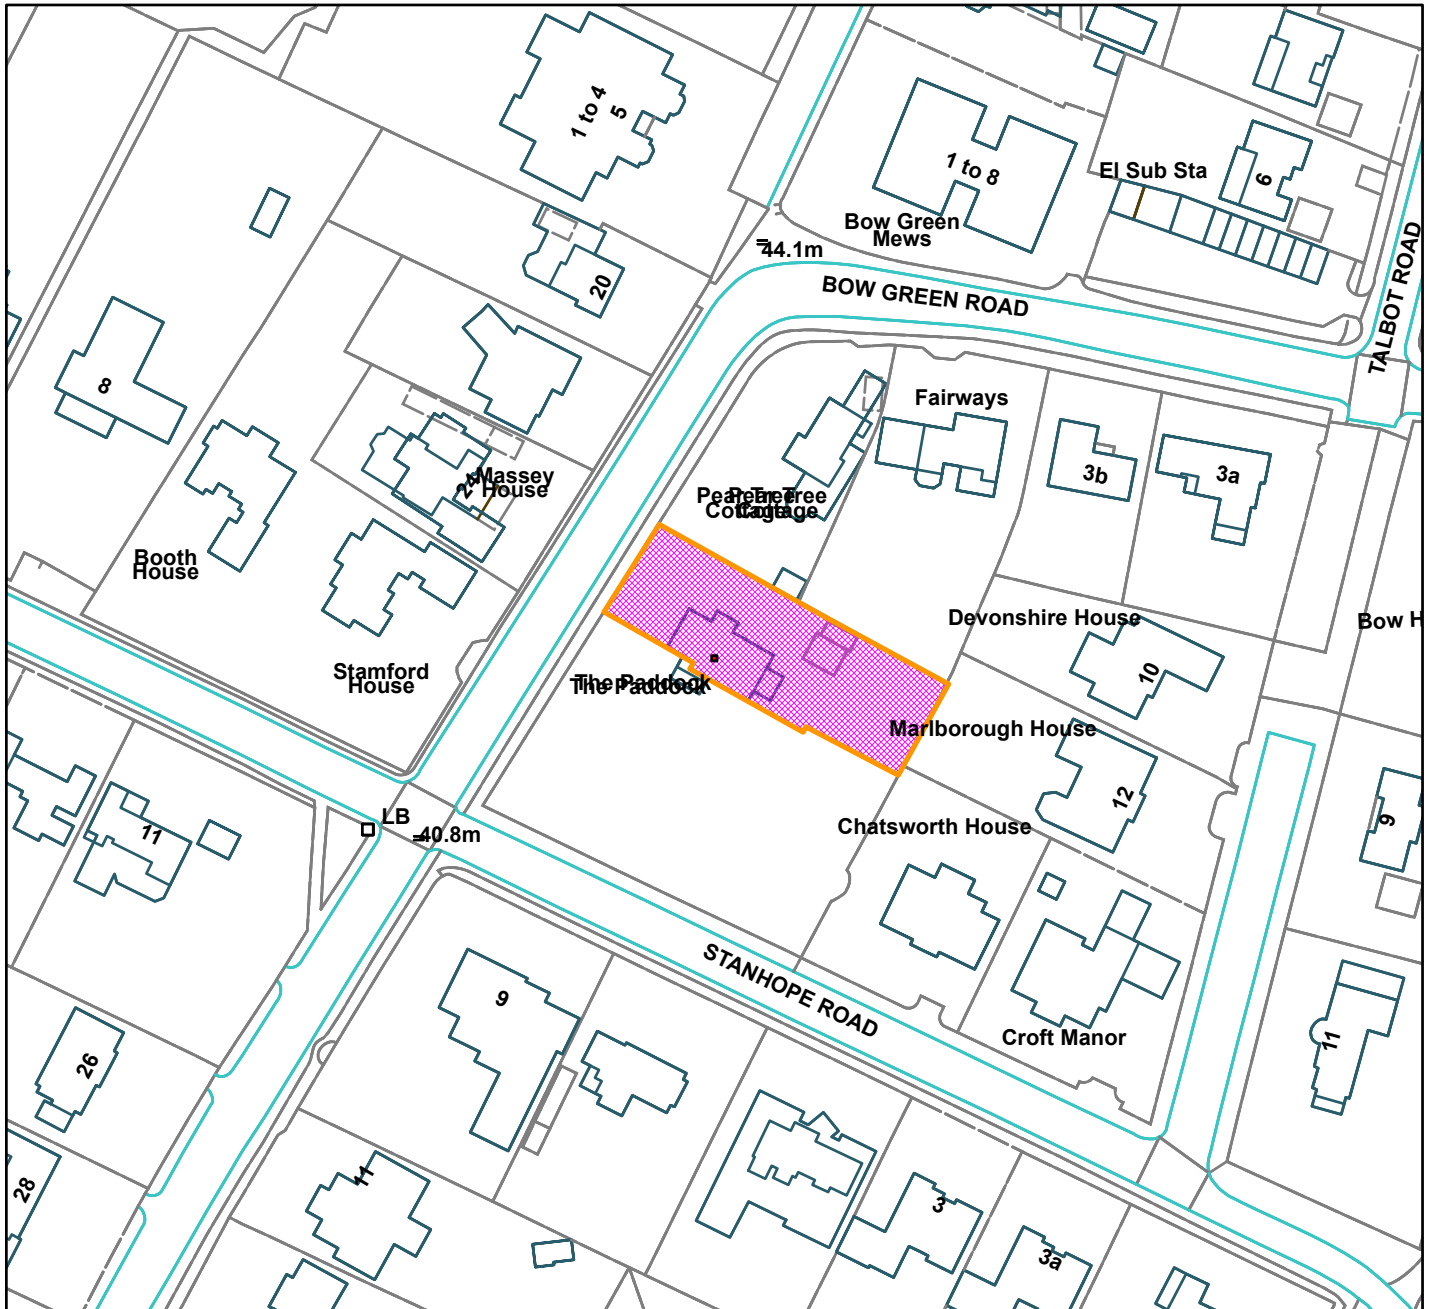

9 Bow Green Road, Bowdon

Scale: 1:1,250

Reproduced from the Ordnance Survey map with permission of the Controller of Her Majesty's Stationery Office © Crown Copyright 2012.

Unauthorised reproduction infringes Crown Copyright and may lead to prosecution or civil proceedings.